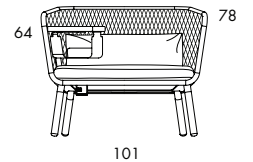

**O141** 22.4 kg | 0.9 m³/pc (1.7 m³/2 pcs)

**O142** 23.8 kg | 0.9 m³/pc (1.7 m³/2 pcs)

**O143** 24 kg | 0.9 m³/pc (1.7 m³/2 pcs)

**GENEROUS EASY CHAIR.** Steel basket and leg fittings of painted tubular steel and flattened expanded metal. Black-painted steel, fine texture, as per cc. 2a alternative in satin finish as per cc. 2b. Oiled oak legs. Seat/lumbar cushions of polyester foam and down. The seat and back cushions are fabric or leather covered. Leather as per colour chart. Ób. Removable covers.

	<b>O141</b>
Seat height	44
Overall height	78
Overall width	101
Overall depth	75
Weight, kg	23.8
Cbm	0.9

**D452**

**D452 + D941**

**D451**

**D451 + D453 + D941**

**D44**

Inspire | Create | Deliver

P4.