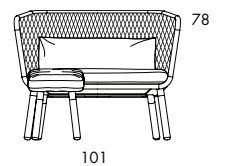

**O141** 22.4 kg | 0.9 m³/pc (1.7 m³/2 pcs)

**O142** 23.8 kg | 0.9 m³/pc (1.7 m³/2 pcs)

**O143** 24 kg | 0.9 m³/pc (1.7 m³/2 pcs)

**GENEROUS EASY CHAIR.** Steel basket and leg fittings of painted tubular steel and flattened expanded metal. Black-painted steel, fine texture, as per cc. 2a alternative in satin finish as per cc. 2b. Oiled oak legs. Seat/lumbar cushions of polyester foam and down. The seat and back cushions are fabric or leather covered. Leather as per colour chart. Ób. Removable covers.

	<b>O141</b>
Seat height	44
Overall height	78
Overall width	101
Overall depth	75
Weight, kg	23.8
Cbm	0.9

**D452**

**D452 + D941**

**D451**

**D451 + D453 + D941**

**D44**

Inspire | Create | Deliver

P4.