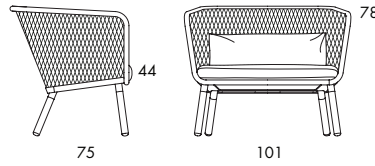

**O141** 22.4 kg | 0.9 m³/pc (1.7 m³/2 pcs)

**O142** 23.8 kg | 0.9 m³/pc (1.7 m³/2 pcs)

**O143** 24 kg | 0.9 m³/pc (1.7 m³/2 pcs)

**GENEROUS EASY CHAIR.** Steel basket and leg fittings of painted tubular steel and flattened expanded metal. Black-painted steel, fine texture, as per cc. 2a alternative in satin finish as per cc. 2b. Oiled oak legs. Seat/lumbar cushions of polyester foam and down. The seat and back cushions are fabric or leather covered. Leather as per colour chart. Ób. Removable covers.

	<b>O141</b>
Seat height	44
Overall height	78
Overall width	101
Overall depth	75
Weight, kg	23.8
Cbm	0.9

**D452**

**D452 + D941**

**D451**

**D451 + D453 + D941**

**D44**

Inspire | Create | Deliver

P4.