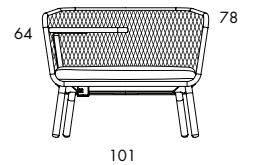

**O141** 22.4 kg | 0.9 m³/pc (1.7 m³/2 pcs)

**O142** 23.8 kg | 0.9 m³/pc (1.7 m³/2 pcs)

**O143** 24 kg | 0.9 m³/pc (1.7 m³/2 pcs)

**GENEROUS EASY CHAIR.** Steel basket and leg fittings of painted tubular steel and flattened expanded metal. Black-painted steel, fine texture, as per cc. 2a alternative in satin finish as per cc. 2b. Oiled oak legs. Seat/lumbar cushions of polyester foam and down. The seat and back cushions are fabric or leather covered. Leather as per colour chart. Ób. Removable covers.

	<b>O141</b>
Seat height	44
Overall height	78
Overall width	101
Overall depth	75
Weight, kg	23.8
Cbm	0.9

**D452**

**D452 + D941**

**D451**

**D451 + D453 + D941**

**D44**

Inspire | Create | Deliver

P4.