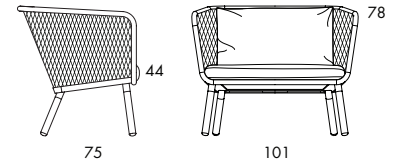

**O141** 22.4 kg | 0.9 m³/pc (1.7 m³/2 pcs)

**O142** 23.8 kg | 0.9 m³/pc (1.7 m³/2 pcs)

**O143** 24 kg | 0.9 m³/pc (1.7 m³/2 pcs)

**GENEROUS EASY CHAIR.** Steel basket and leg fittings of painted tubular steel and flattened expanded metal. Black-painted steel, fine texture, as per cc. 2a alternative in satin finish as per cc. 2b. Oiled oak legs. Seat/lumbar cushions of polyester foam and down. The seat and back cushions are fabric or leather covered. Leather as per colour chart. Ób. Removable covers.

	<b>O141</b>
Seat height	44
Overall height	78
Overall width	101
Overall depth	75
Weight, kg	23.8
Cbm	0.9

**D452**

**D452 + D941**

**D451**

**D451 + D453 + D941**

**D44**

Inspire | Create | Deliver

P4.