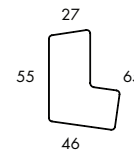

**O141** 22.4 kg | 0.9 m³/pc (1.7 m³/2 pcs)

**O142** 23.8 kg | 0.9 m³/pc (1.7 m³/2 pcs)

**O143** 24 kg | 0.9 m³/pc (1.7 m³/2 pcs)

**GENEROUS EASY CHAIR.** Steel basket and leg fittings of painted tubular steel and flattened expanded metal. Black-painted steel, fine texture, as per cc. 2a alternative in satin finish as per cc. 2b. Oiled oak legs. Seat/lumbar cushions of polyester foam and down. The seat and back cushions are fabric or leather covered. Leather as per colour chart. Ób. Removable covers.

	<b>O141</b>
Seat height	44
Overall height	78
Overall width	101
Overall depth	75
Weight, kg	23.8
Cbm	0.9

**D452**

**D452 + D941**

**D451**

**D451 + D453 + D941**

**D44**

Inspire | Create | Deliver

P4.