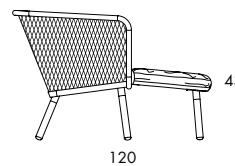

**O141** 22.4 kg | 0.9 m³/pc (1.7 m³/2 pcs)

**O142** 23.8 kg | 0.9 m³/pc (1.7 m³/2 pcs)

**O143** 24 kg | 0.9 m³/pc (1.7 m³/2 pcs)

**GENEROUS EASY CHAIR.** Steel basket and leg fittings of painted tubular steel and flattened expanded metal. Black-painted steel, fine texture, as per cc. 2a alternative in satin finish as per cc. 2b. Oiled oak legs. Seat/lumbar cushions of polyester foam and down. The seat and back cushions are fabric or leather covered. Leather as per colour chart. Ób. Removable covers.

	<b>O141</b>
Seat height	44
Overall height	78
Overall width	101
Overall depth	75
Weight, kg	23.8
Cbm	0.9

**D452**

**D452 + D941**

**D451**

**D451 + D453 + D941**

**D44**

Inspire | Create | Deliver

P4.