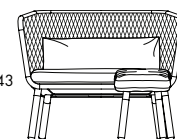

**O141** 22.4 kg | 0.9 m³/pc (1.7 m³/2 pcs)

**O142** 23.8 kg | 0.9 m³/pc (1.7 m³/2 pcs)

**O143** 24 kg | 0.9 m³/pc (1.7 m³/2 pcs)

**GENEROUS EASY CHAIR.** Steel basket and leg fittings of painted tubular steel and flattened expanded metal. Black-painted steel, fine texture, as per cc. 2a alternative in satin finish as per cc. 2b. Oiled oak legs. Seat/lumbar cushions of polyester foam and down. The seat and back cushions are fabric or leather covered. Leather as per colour chart. Ób. Removable covers.

	<b>O141</b>
Seat height	44
Overall height	78
Overall width	101
Overall depth	75
Weight, kg	23.8
Cbm	0.9

**D452**

**D452 + D941**

**D451**

**D451 + D453 + D941**

**D44**

Inspire | Create | Deliver

P4.